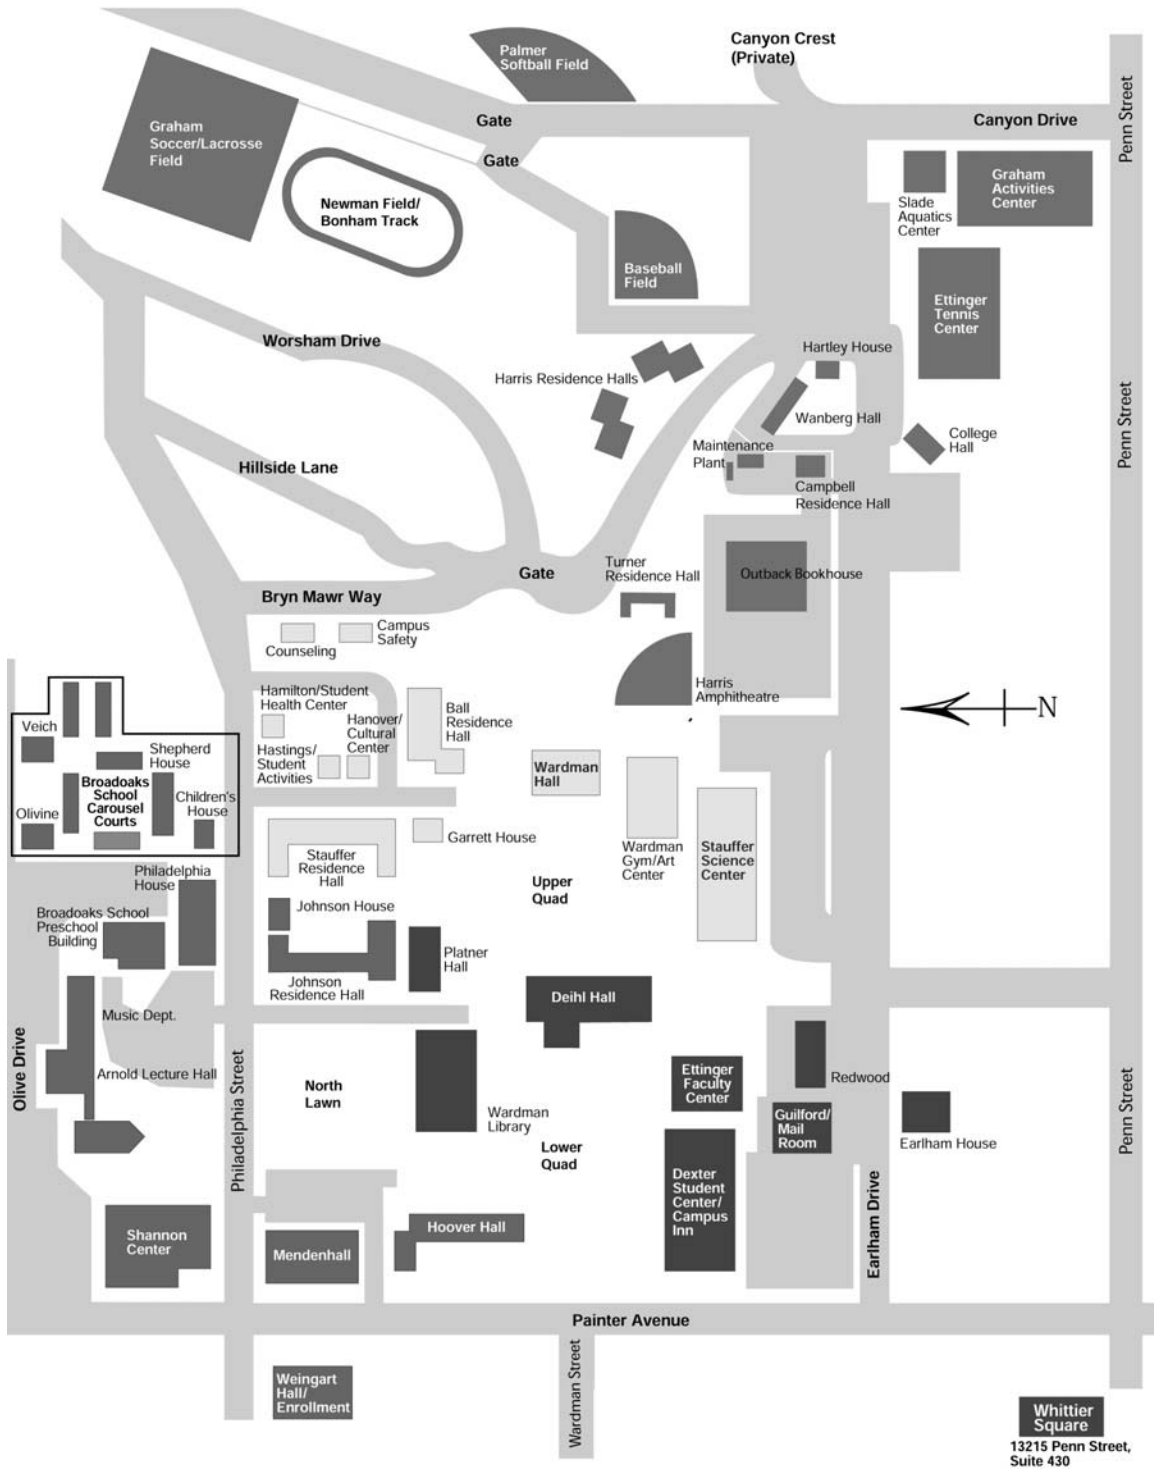

Whittier College Campus Map (not to scale)

Whittier Square
13215 Penn Street,
Suite 430